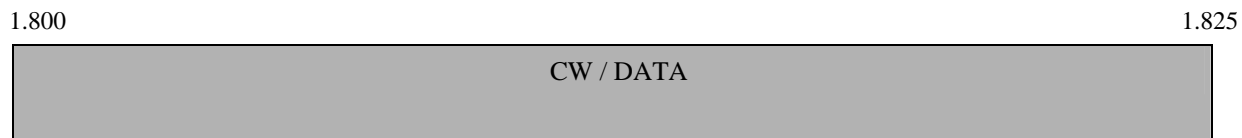

KARL Band Plan

1.8 MHz (160M)

3.5 MHz (80M)

▲
Emergency

7MHz (40M)

▲
Emergency

※ Facsimile frequency : 7.033 ± 3kHz

10MHz (30M)