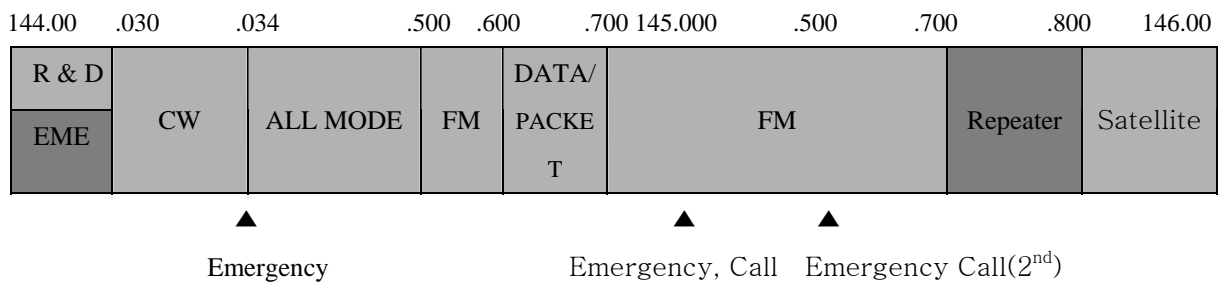

145MHz (2M)