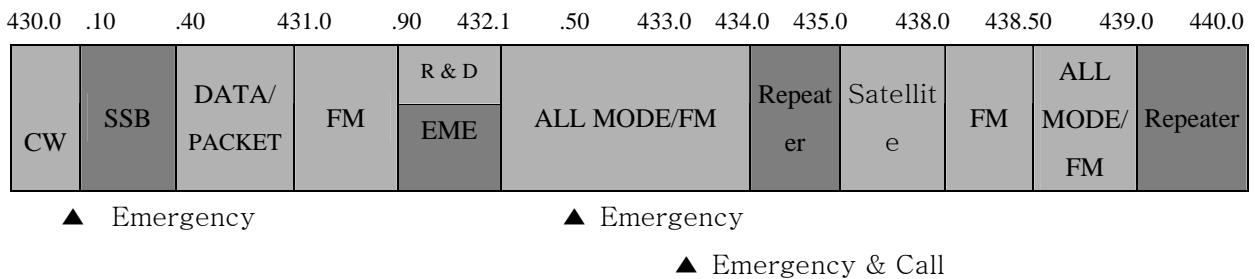

430MHz (70CM)