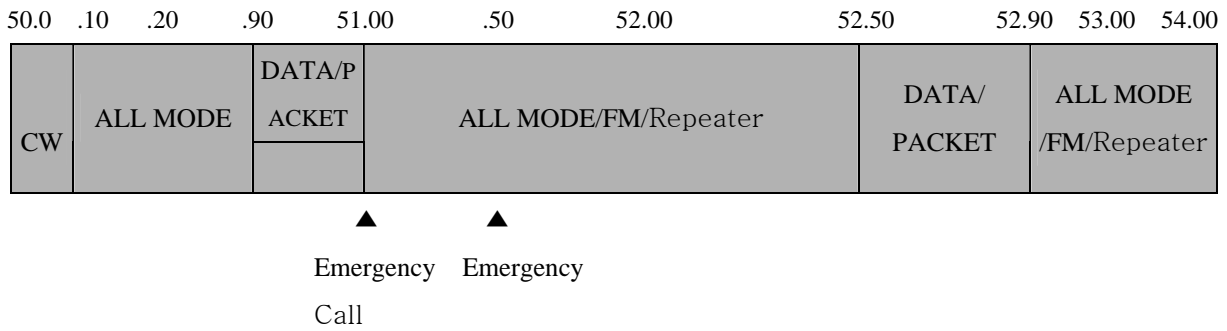

50MHz (6M)

145MHz (2M)

430MHz (70CM)

- ※ a. 434.00 - 435.00 Repeater for V/U
- b. 439.00 - 439.50 Repeater for LOCAL
- c. 439.50 - 440.00 Repeater for GLOBAL

1.2GHz (23CM)